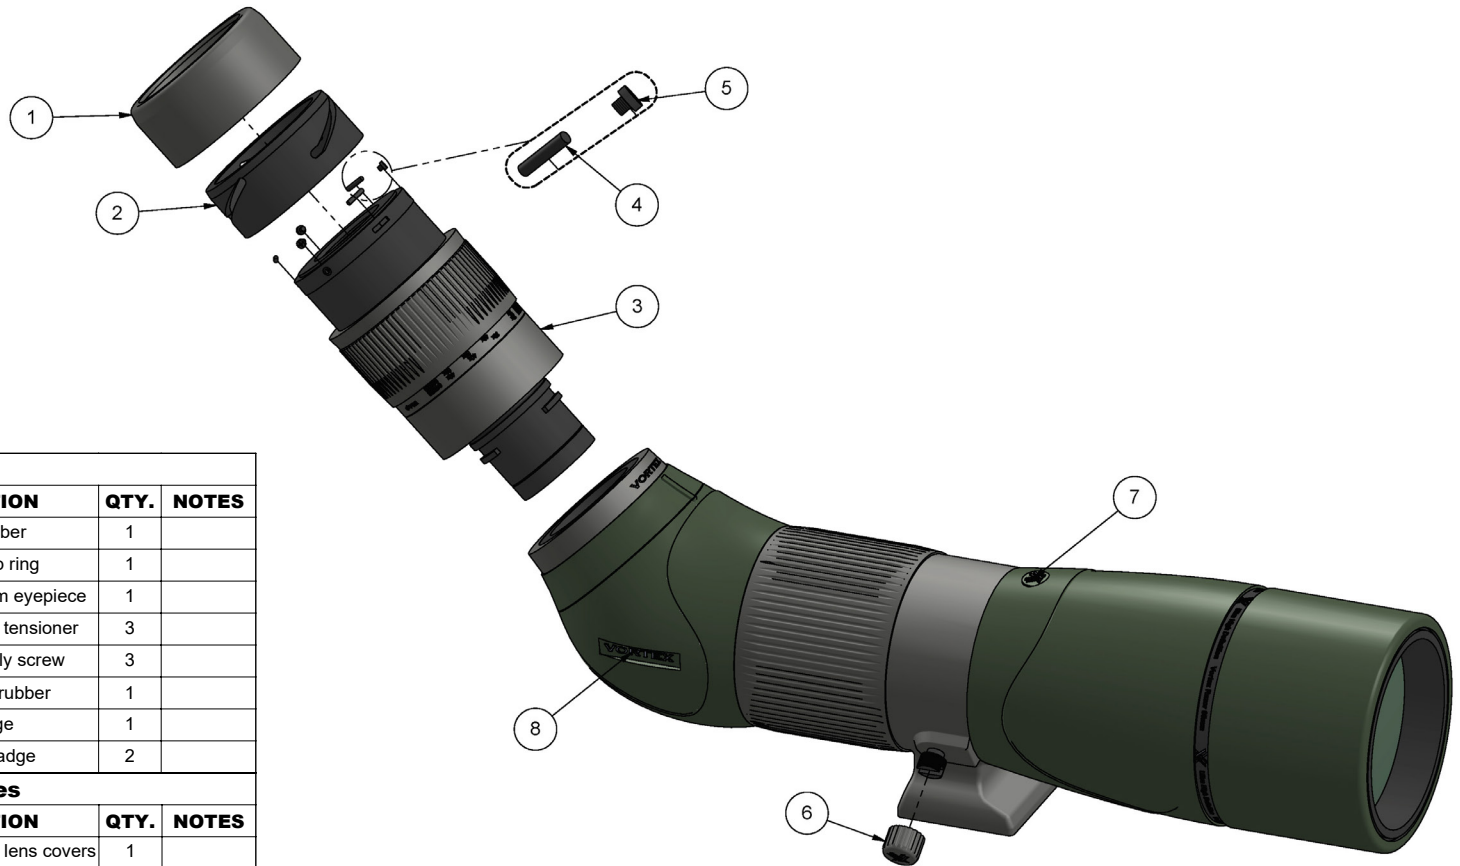

RAZOR[®] HD

22-48x65 ANGLED SPOTTING SCOPE

Razor HD 65mm Angled Models	
Model	Magnification
RS-65A	22-48x

Parts				
ITEM NO.	PART NUMBER	DESCRIPTION	QTY.	NOTES
1	C-01378-0	Eyecup rubber	1	
2	C-01379-0	Outer eyecup ring	1	
3	A-00290-0	Razor HD 65/85mm eyepiece	1	
4	C-00932-0	Eyecup assembly tensioner	3	
5	C-01380-0	Eyecup assembly screw	3	
6	C-02773-0	Thumb screw rubber	1	
7	C-01365-0	Oval badge	1	
8	C-01364-0	Rectangle badge	2	

In-Box Accessories				
ITEM NO.	PART NUMBER	DESCRIPTION	QTY.	NOTES
	C-02112-0	Neoprene case with lens covers	1	
	C-02963-0	Lens Cloth	1	
	M-00108-0	Razor HD owner's manual	1	