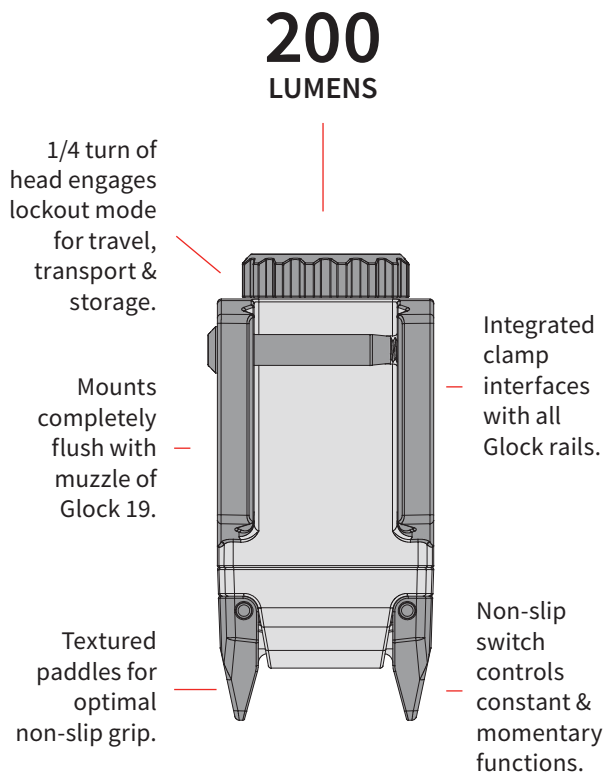

APL[™] GLOCK[®]

The APL Compact is a brand new INFORCE product providing 200 lumens of vibrant white light with up to 1.5 hours of runtime. Ultra-light and durable inside and out, weighing less than 2 ounces, it provides a high-intensity tight beam to fill your field of view for close to mid-range target identification. The water-resistant, glass reinforced polymer body is incredibly powerful and ultra-compact. Extensively tested, it mounts completely flush with the muzzle of a Glock 19 and offers constant and momentary operating modes. Textured paddles for a non-slip grip and ambidextrous on/off switches enable left or right hand activation. In addition, the easy-to-operate lockout system ensures the light isn't activated until you're ready.

PART #	BODY COLOR	UPC 671192-
ACG-05-1	Black	60147-6

ACTUAL SIZE

FUNCTIONS	Constant / Momentary
MODE	White
OUTPUT	200 Lumens
RUNTIME	High efficiency LED provides up to 1½ hrs
WEIGHT	1.87 oz/53.2 g with battery
SIZE	Length: 2.43 in/6.2 cm Width: 1.17 in/3.0 cm Bezel Diameter: 0.88 in/2.2 cm
MOUNT	Integrates with all Glock rails.
ACTIVATION	Ambidextrous on/off
LOCKOUT SYSTEMS	Head Rotation
CONSTRUCTION	Glass reinforced polymer body offers high-impact resistance and durability.
BATTERY	1 Lithium CR2 included. Head removes for battery replacement.